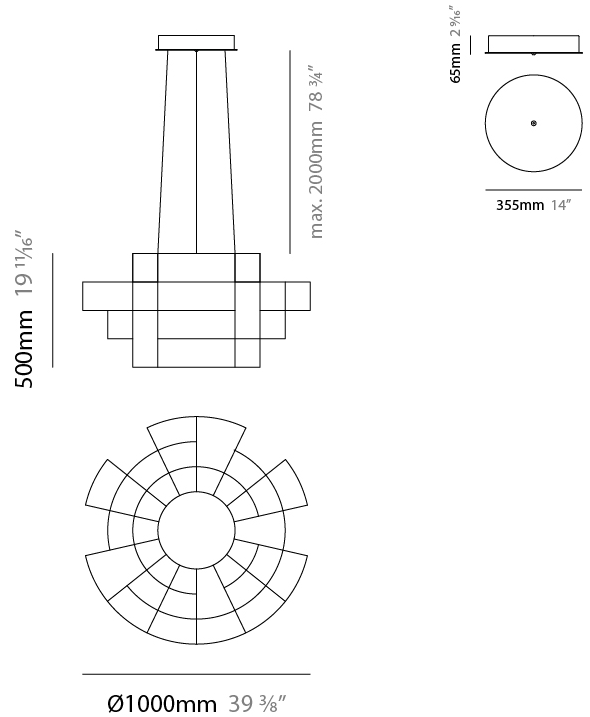

GENERAL

Series: Spectre
 Brand: Quasar
 Division: Design
 Mounting Type: Suspension
 Mounting Location: Ceiling
 Subcategory: Ambient

PHYSICAL

Shape: Abstract
 Diameter (mm): 1000
 Diameter (in): 39 ³/₈"
 Height (mm): 625
 Height (in): 24 ⁵/₈"
 Max. Overall Height (mm): 2000
 Max. Overall Height (in): 103 ³/₈"
 Light Distribution: Omnidirectional
 Weight (kg): 5
 Weight (lbs): 11.02
 Fixture Finish: [NIC / BRA / BBR](#)
 Fixture Material: Metal
 Upon Request: Custom Sizes

GENERAL

Series: Spectre
 Brand: Quasar
 Division: Design
 Mounting Type: Suspension
 Mounting Location: Ceiling
 Subcategory: Ambient

PHYSICAL

Shape: Abstract
 Diameter (mm): 1000
 Diameter (in): 39 3/8
 Height (mm): 500
 Height (in): 19 11/16
 Max. Overall Height (mm): 2500
 Max. Overall Height (in): 98 7/16
 Light Distribution: Omnidirectional
 Weight (kg): 5
 Weight (lbs): 11.02
 Fixture Finish: [NIC / BRA / BBR](#)
 Fixture Material: Metal
 Cable Details: 2000mm Cable
 Upon Request: Custom Sizes

PROJECT
TYPE
SPECIFIER
QUANTITY
DATE

D101949-

PROJECT	_____
TYPE	_____
SPECIFIER	_____
QUANTITY	_____
DATE	_____

D

SPECTRE COLOR FINISH CHART

PROJECT	_____
TYPE	_____
SPECIFIER	_____
QUANTITY	_____
DATE	_____